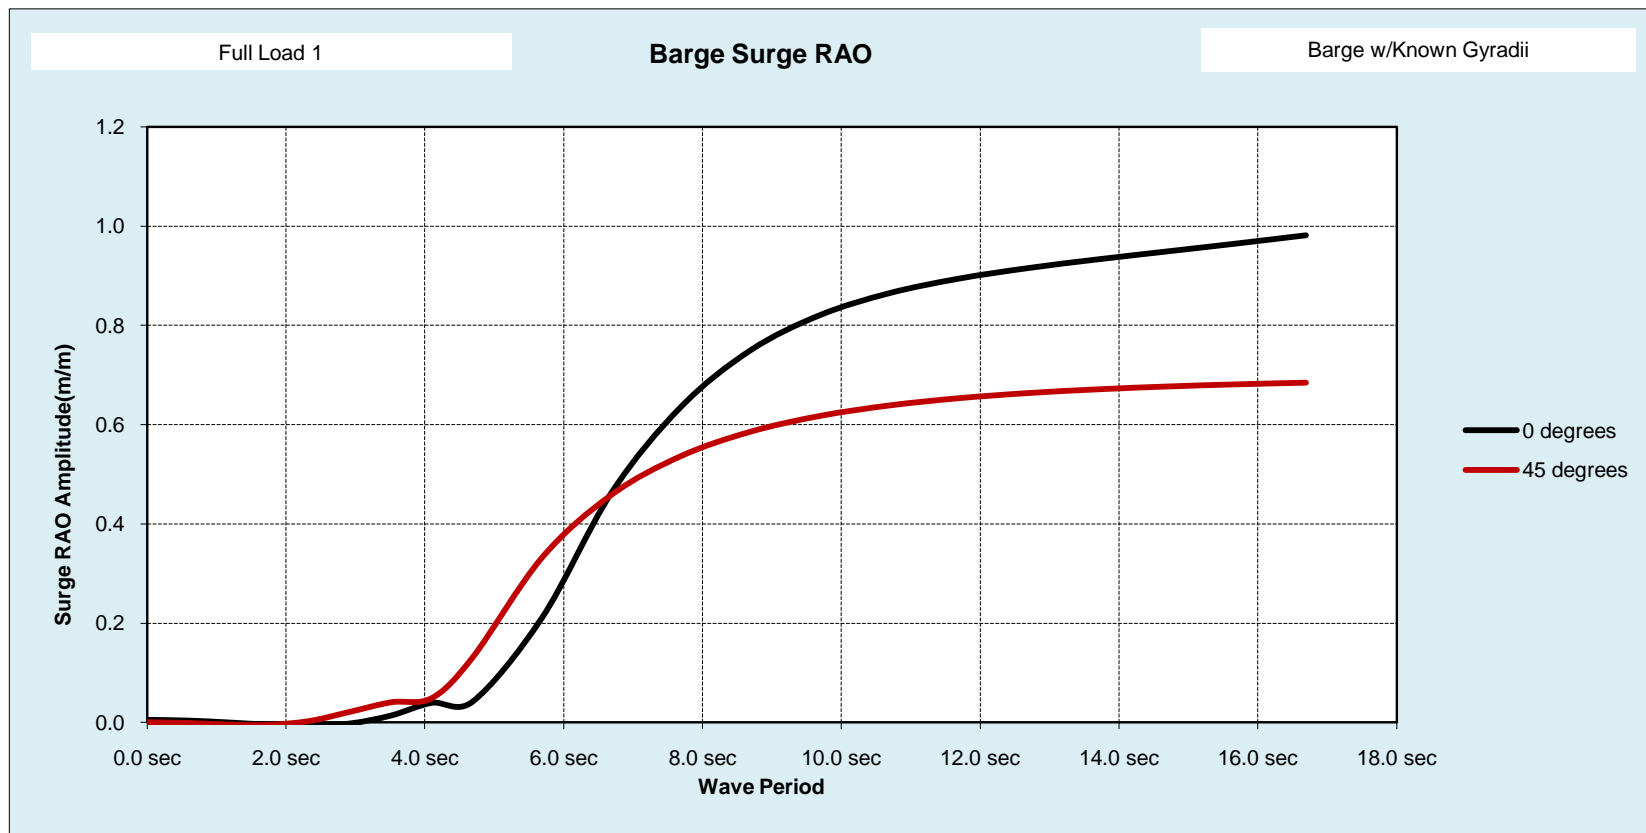

RAO Graphs, Amplitudes and Phase angles