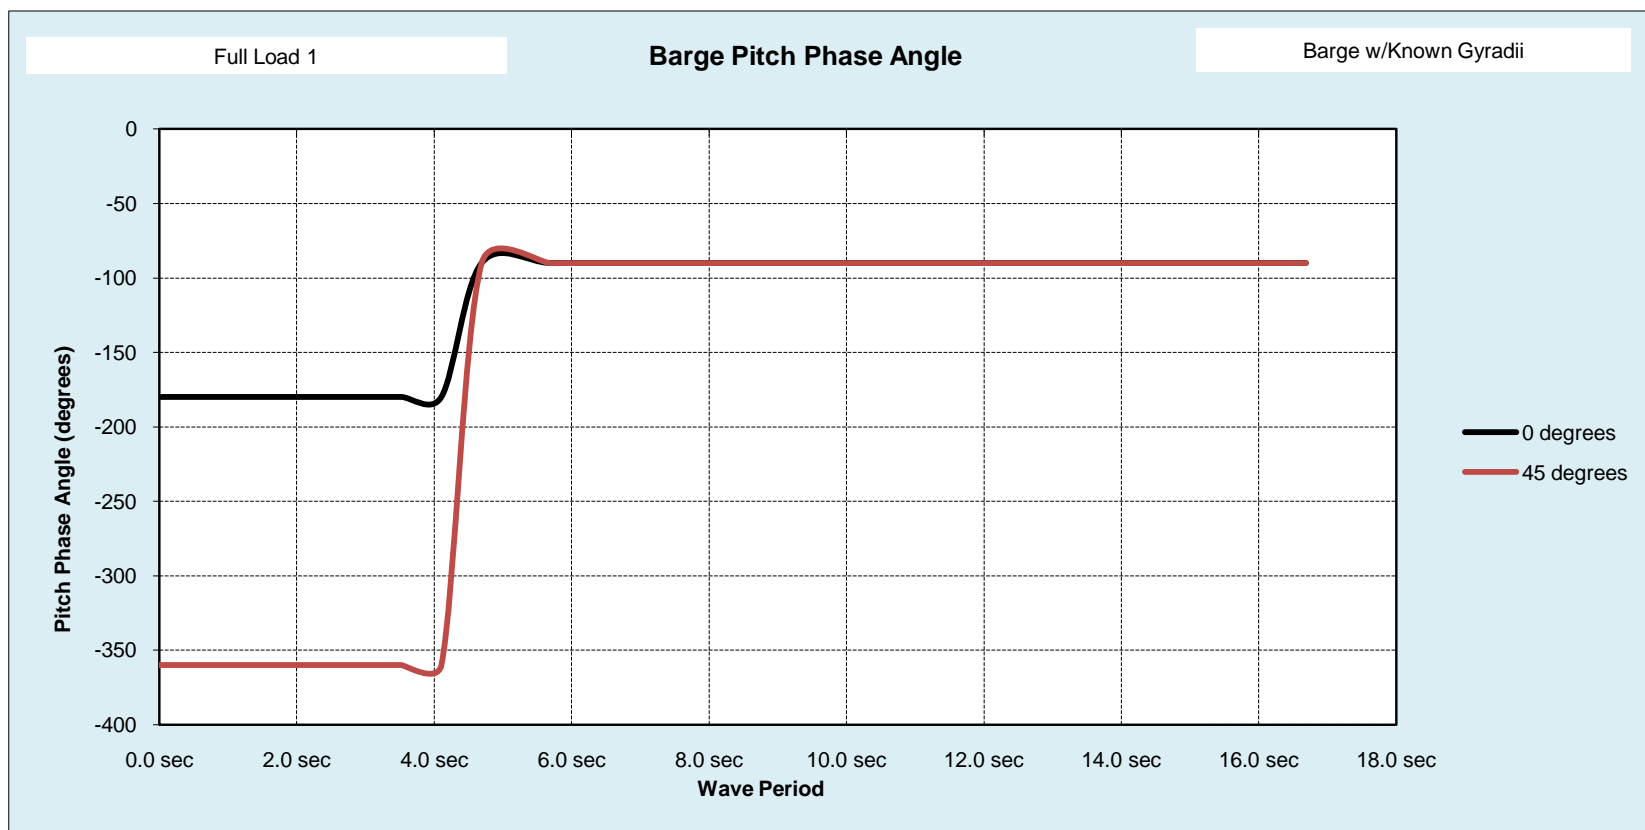

OrcaFlex RAO Start Data

Barge w/Known Gyradii