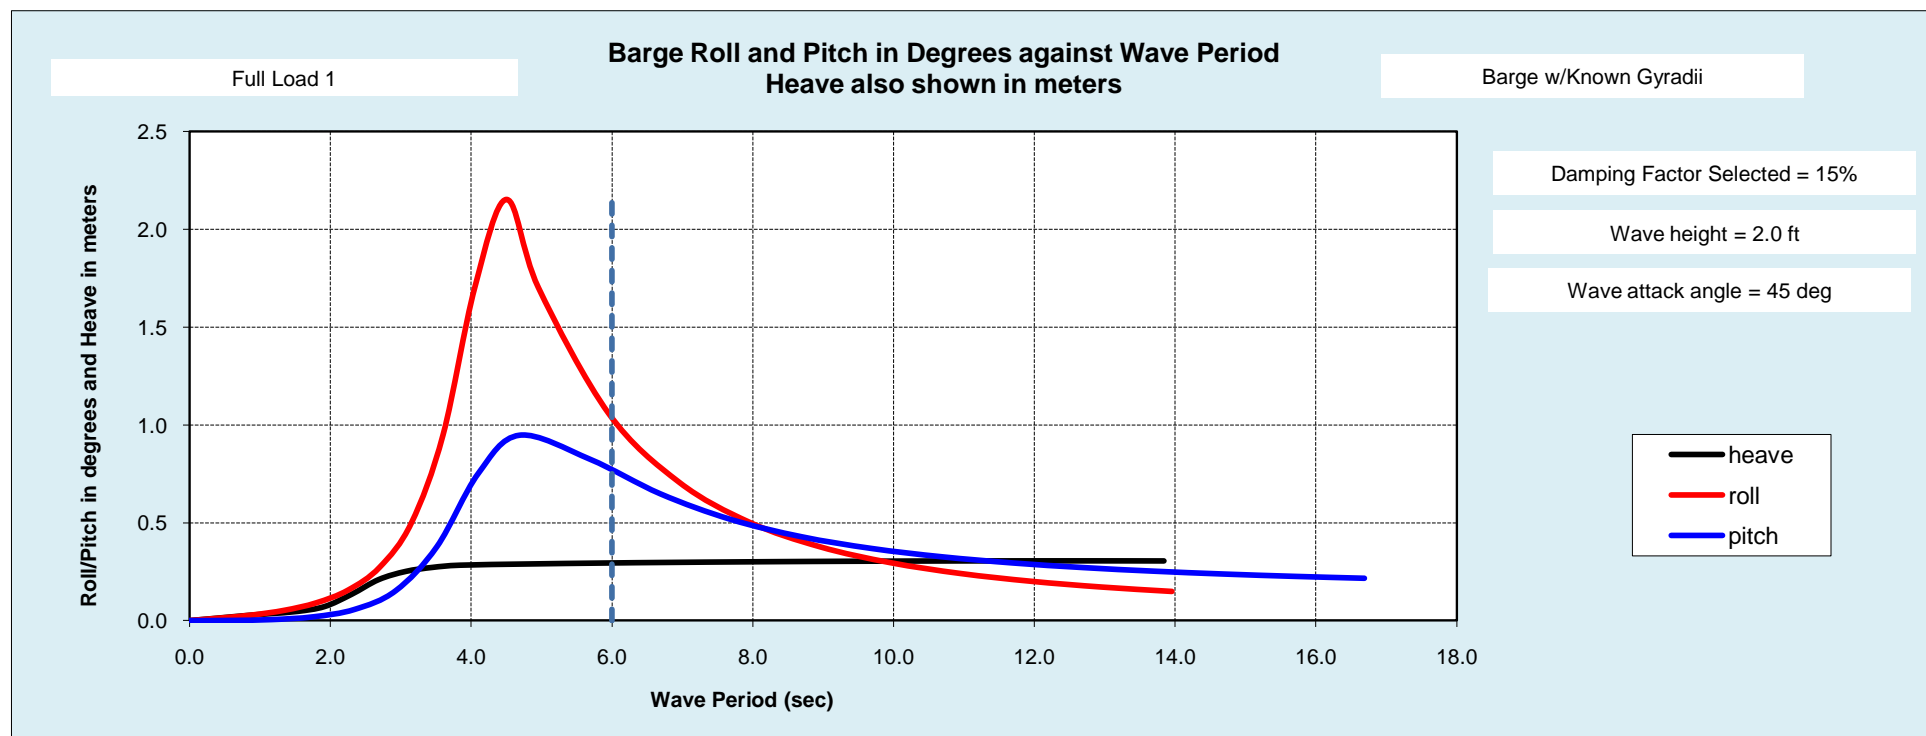

STA BARMOT - Frequency Domain Non-Linear Barge Motions					9/16/2010
Stewart Technology Associates, info@stewart-usa.com, 713-789-8341			Version 1.0	9/16/2010	
This program calculates basic hydrostatics, natural periods and RAOs for a barge. The Roll RAO is Non-Linear with Wave Height					
Full Load 1 <-- Condition			Barge w/Known Gyraadii <-- Run Reference		
64.0 lb/ft^3	Water mass density	160.0 ft	Vessel Length, L	0.09	L/B Ratio
26.03 ft	Roll Gyradius (if known)	65.0 ft	Vessel Beam, B	1.65	D/t Ratio
39.93 ft	Pitch Gyradius (if known)	9.00 ft	Vessel Depth, D		
45 deg	Wave attack angle - Effects graph below.	3636 kip	Total weight with topside and ballast	Set Headers for Printing	
2.00 ft	Wave height (ft) - Effects Roll RAO Amplitude.	11.14 ft	VCG (or KG)		
6.00 sec	Wave period	15%	damping factor for bilge keels & appendages		
2	Gyradius Switch, 1 = user input as above, 2 = program approximation as shown below				
Summary Results					
18.94 ft	Roll Gyradius, program approximation	5.46 ft	Vessel Draft, t		
46.26 ft	Pitch Gyradius, program approximation	6.64 ft	VCG OrcaFlex		
0.61 m	wave height (m)	3.84 sec	natural heave period of barge		
56.04 ft	GM transverse	4.51 sec	natural roll period of barge		
382.07 ft	GM longitudinal	4.69 sec	natural pitch period of barge		
19.21 deg	wave slope = H/2 (2pi/L) = Hpi/L (radians)	56.21 m	wave length = gT^2/2pi		