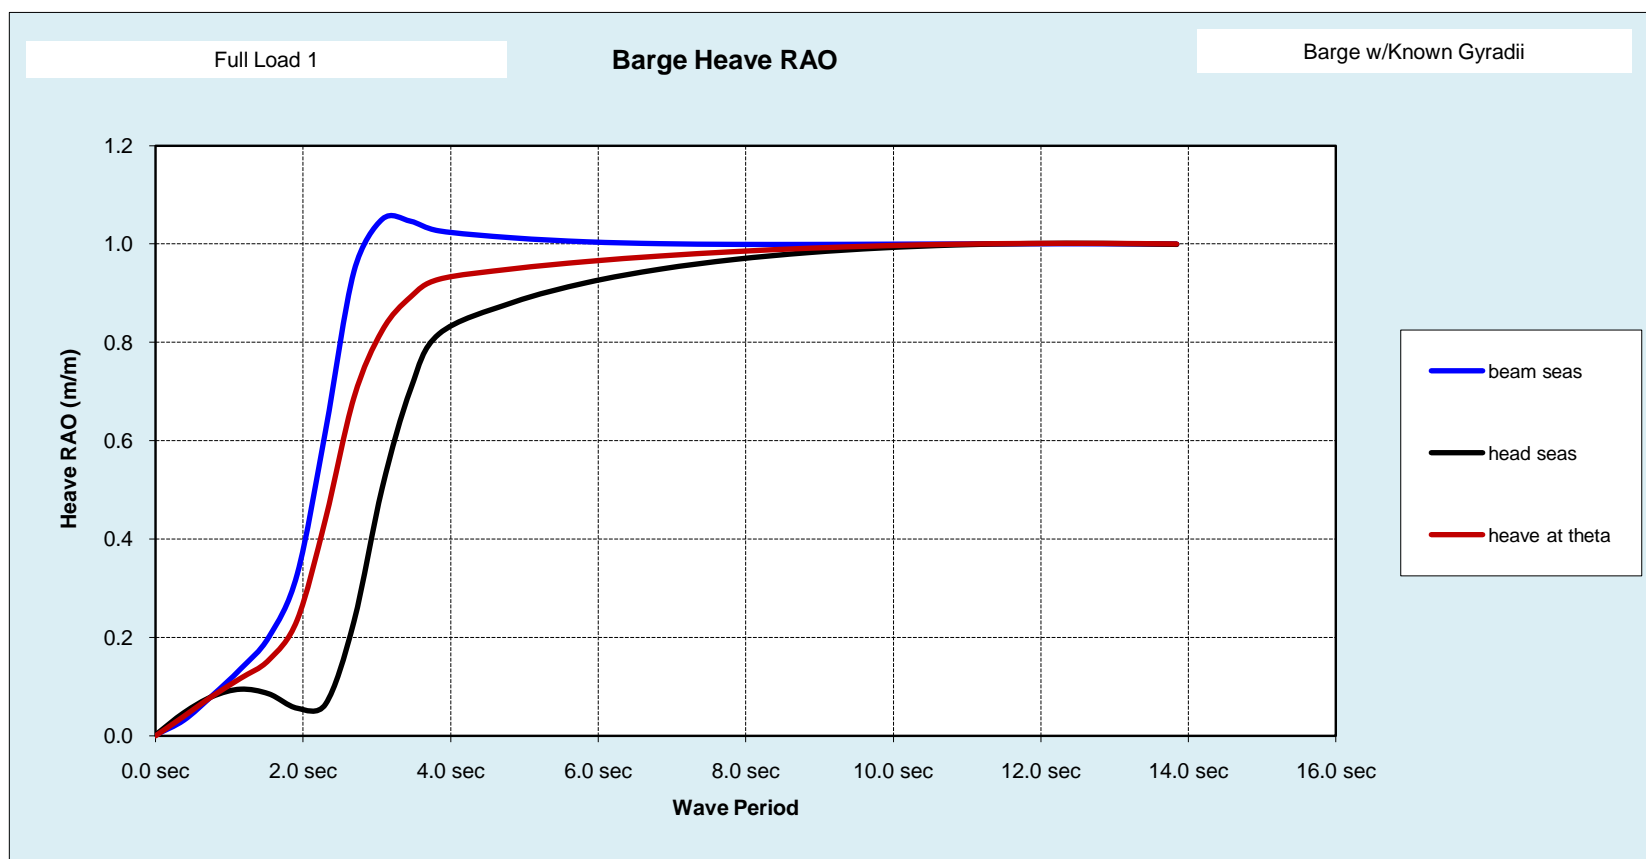

RAO Graphs, Amplitudes and Phase angles