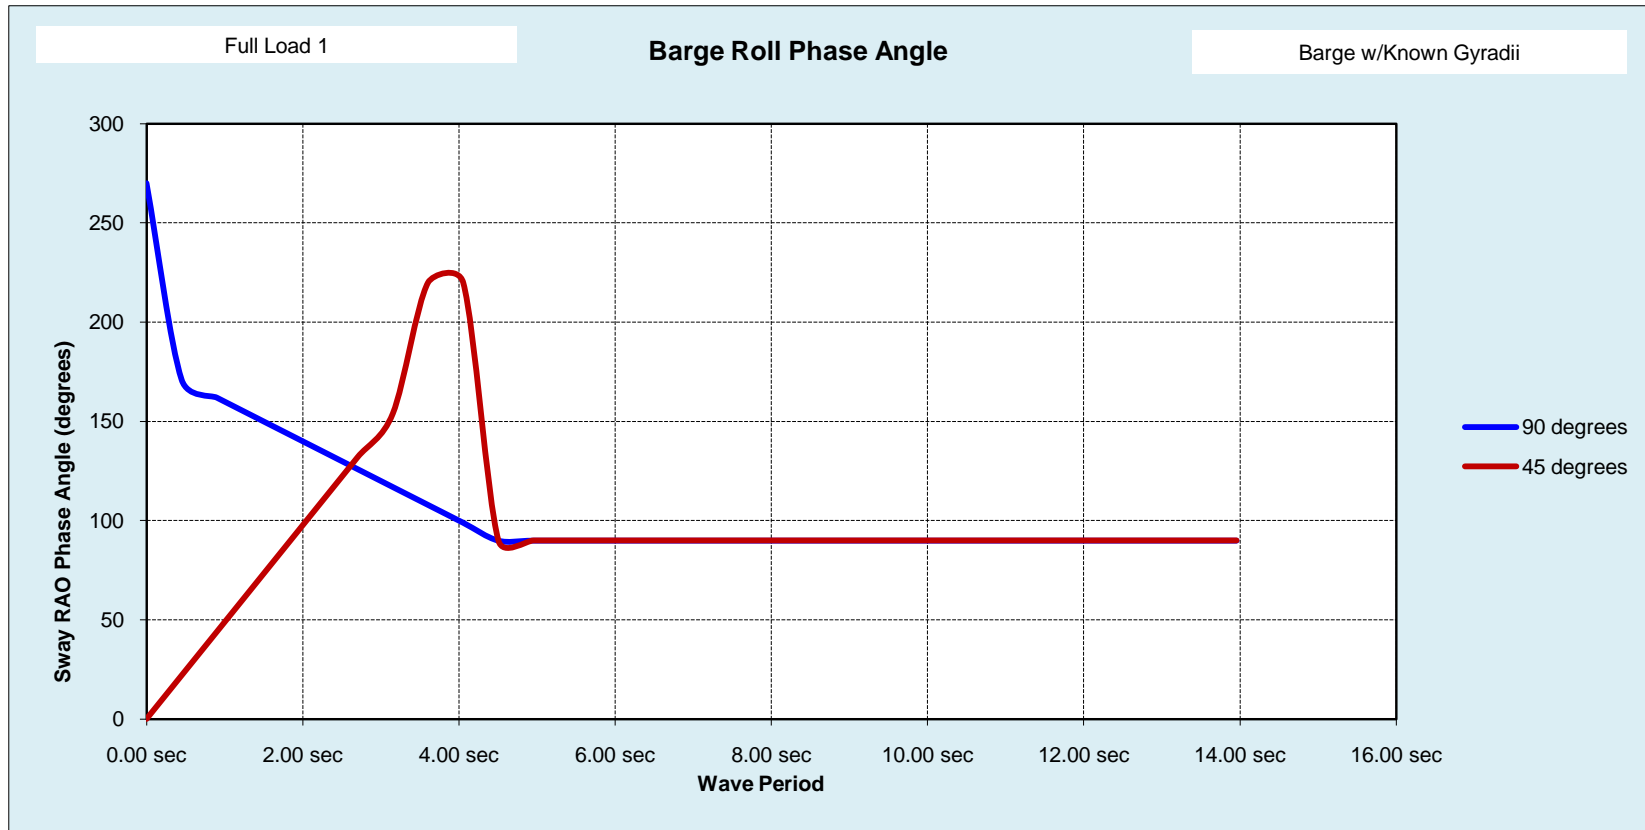

OrcaFlex RAO Start Data

Barge w/Known Gyradii