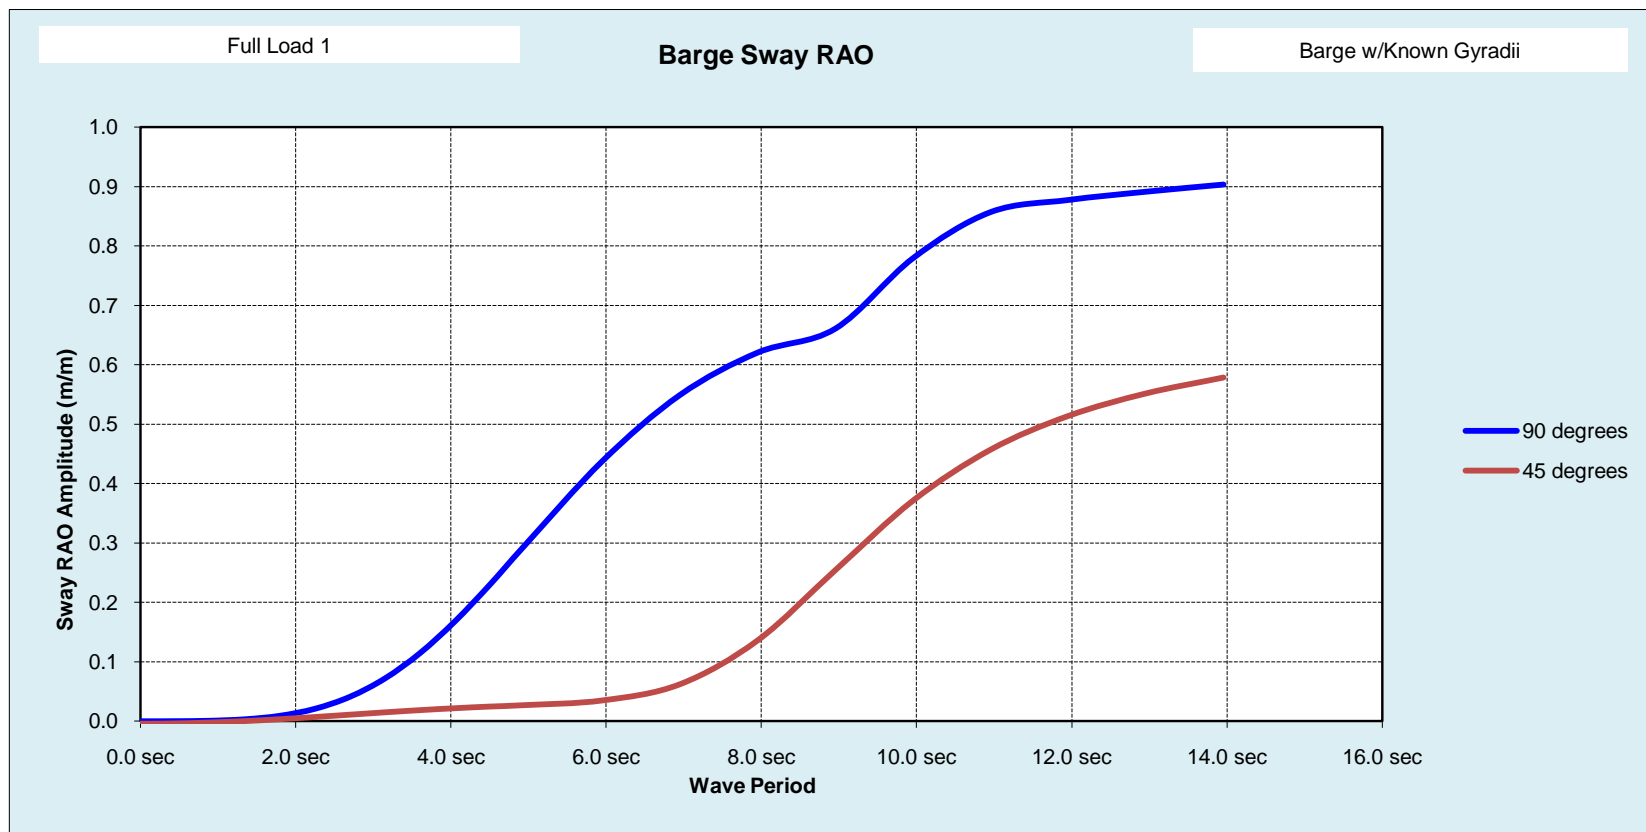

RAO Graphs, Amplitudes and Phase angles