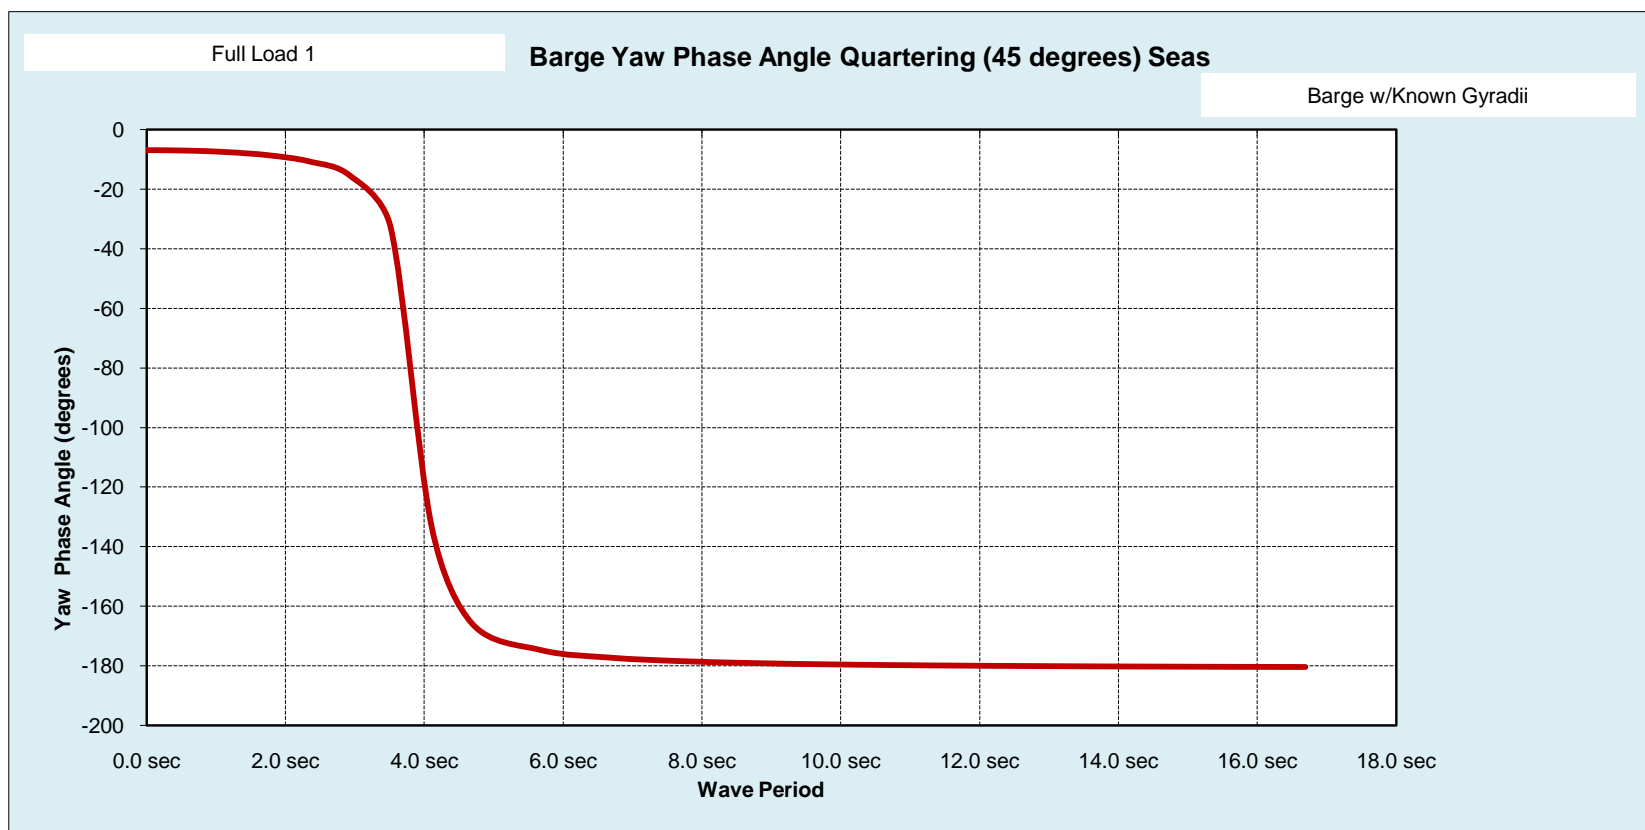

OrcaFlex RAO Start Data

Barge w/Known Gyradii